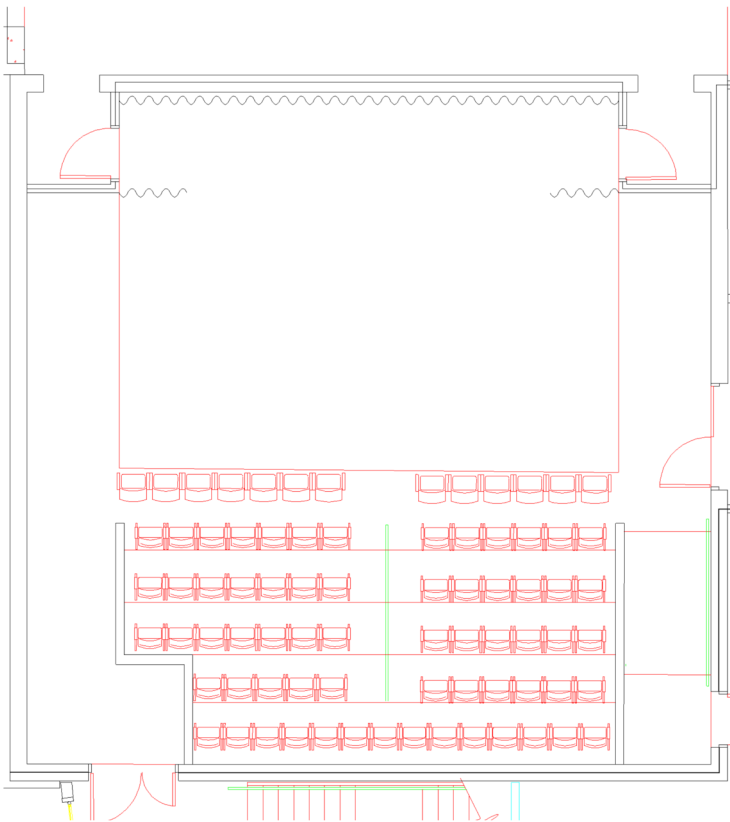

Grand Theatre Center for the Arts
Studio Theatre

Seating Layout Options

Maximum occupancy 110

Default Seating

64 Seats Total

Added First Row

77 Seats Total

Full Seating

104 Seats Total