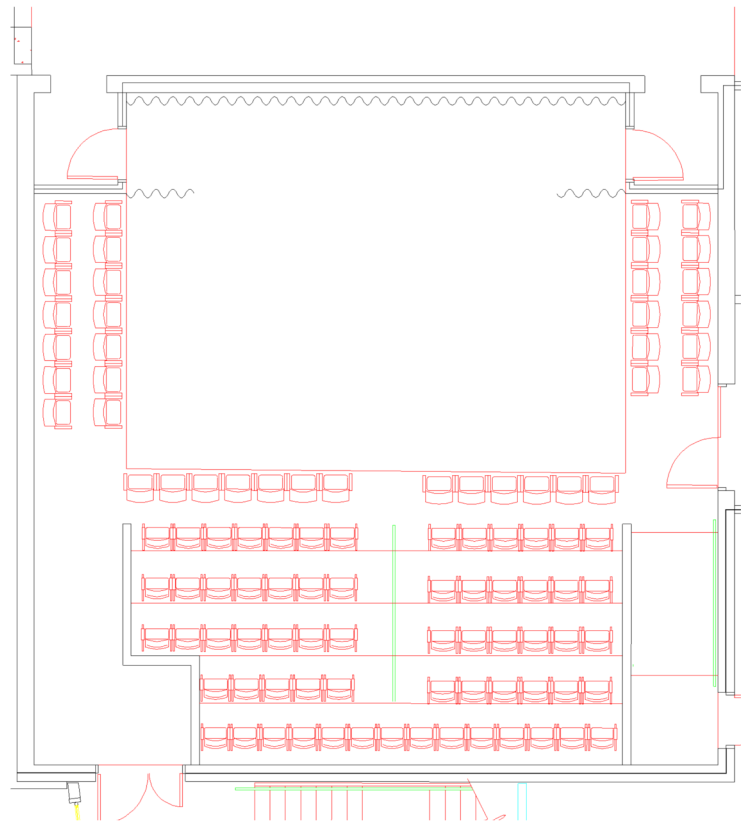

Grand Theatre Center for the Arts
Studio Theatre

Seating Layout Options

Maximum occupancy 110

Default Seating

64 Seats Total

Added First Row

77 Seats Total

Full Seating

104 Seats Total