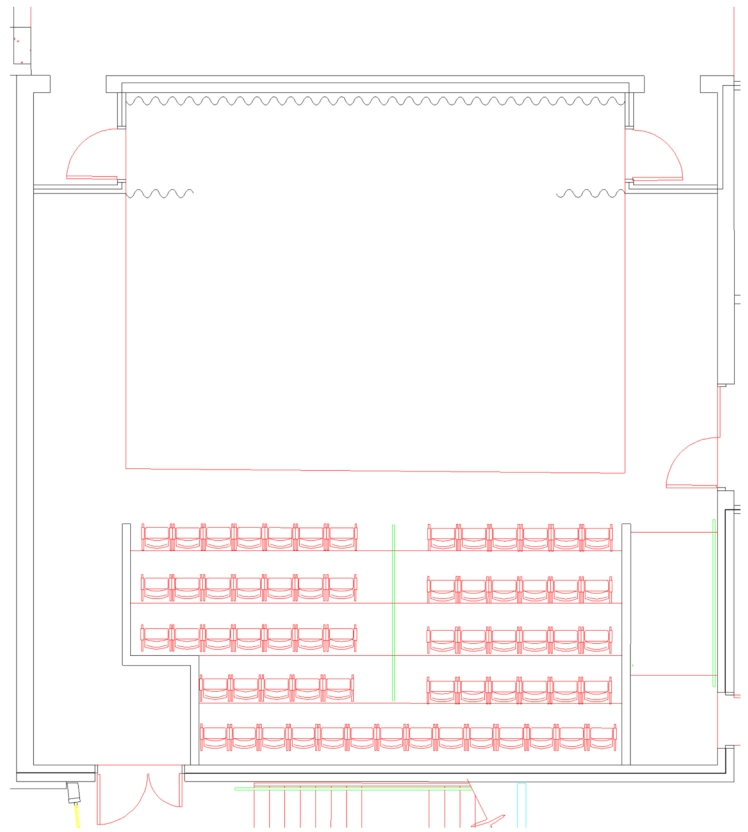

Grand Theatre Center for the Arts
Studio Theatre

Seating Layout Options

Maximum occupancy 110

Default Seating

64 Seats Total

Added First Row

77 Seats Total

Full Seating

104 Seats Total