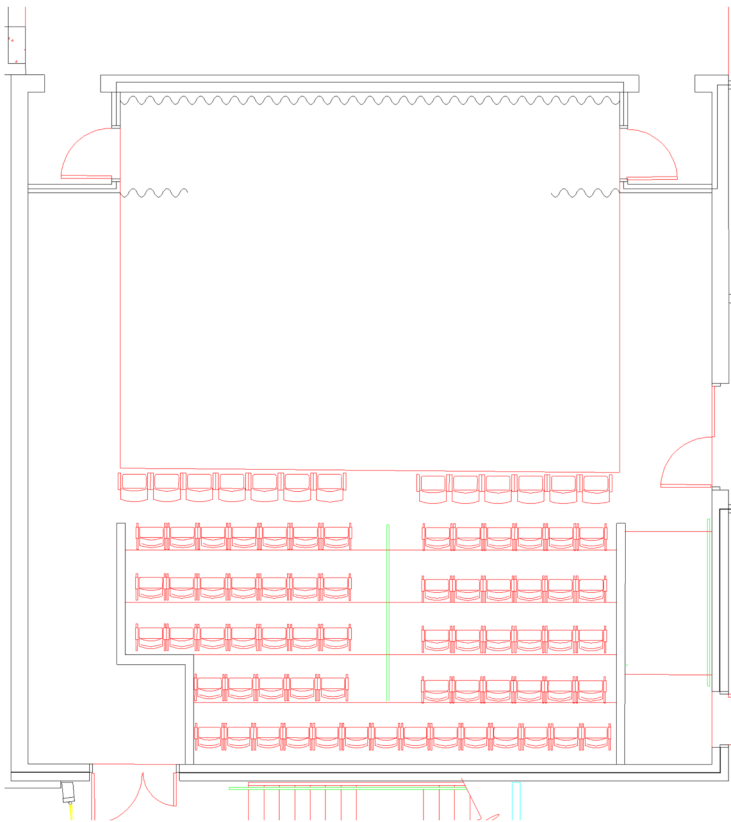

Grand Theatre Center for the Arts
Studio Theatre

Seating Layout Options

Maximum occupancy 110

Default Seating

64 Seats Total

Added First Row

77 Seats Total

Full Seating

104 Seats Total